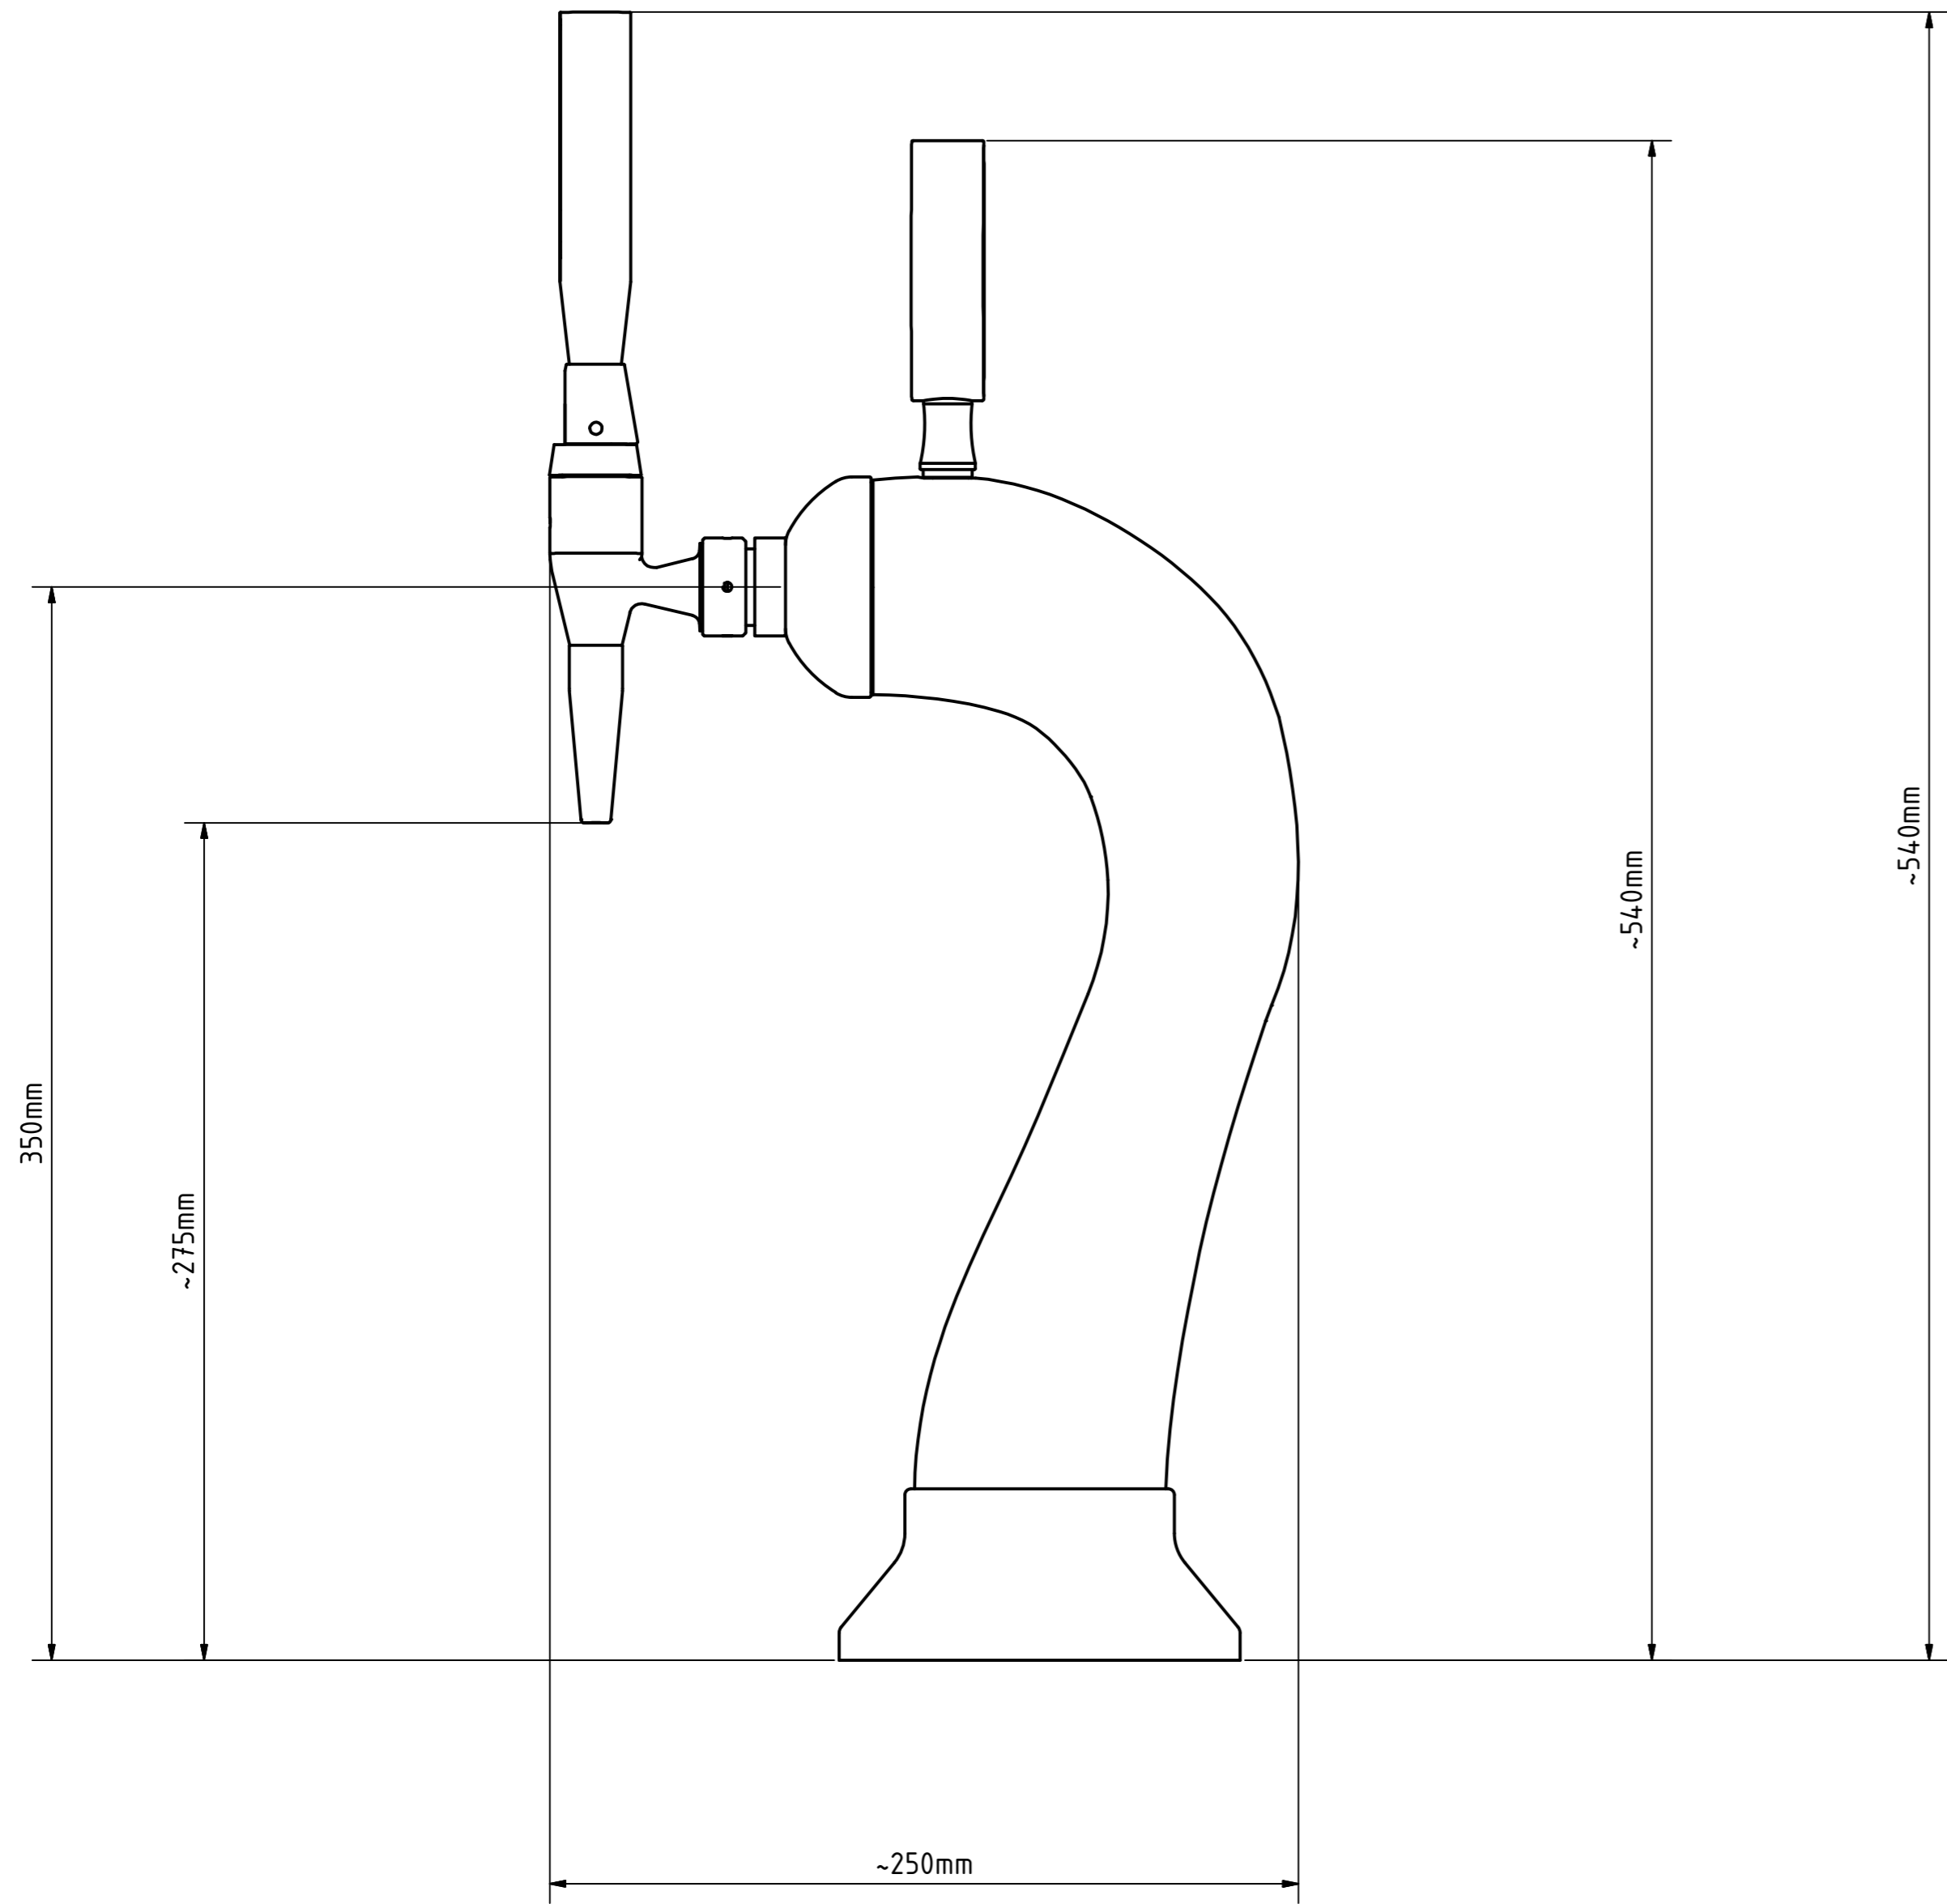

LOTUS 1 BRUSHED STAINLESS STEEL

Item no: 11-179 - With Tissco Tap, Medallion, 2-Sided handle and Transformer.

| | | | | | | | | | | |
|-------|---------|------|------|----------|------------|----------------------------------------------------------------------------------------------------------|--------|--|----|-----|
| | | | | | | | | | | |
| | | | | Date | Name |  MICRO MATIC | | | | |
| | | | | Drawn | 2017-05-03 | | | | | maw |
| | | | | Checked | | | | | | |
| | | | | Standard | | | | | | |
| | | | | | | | 11-179 | | 1 | |
| | | | | | | | | | A2 | |
| State | Changes | Date | Name | | | | | | | |